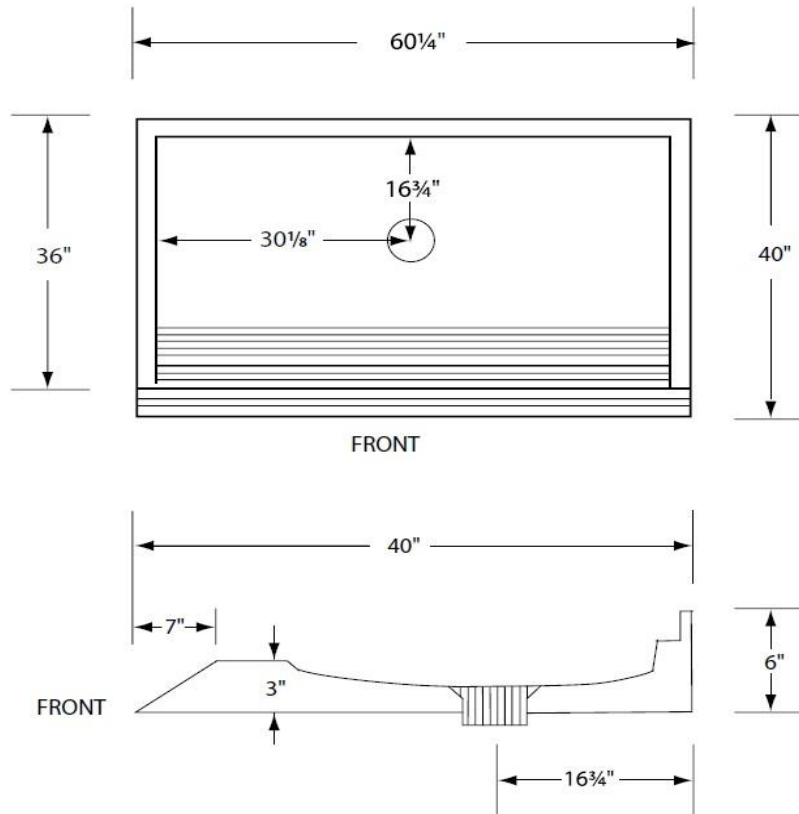

**SPECIFICATION:**

**LENGTH:** 60<sup>1</sup>/<sub>4</sub>"

**WIDTH:** 36"

**STYLE:** Wheelchair ramp center drain shower base

**SHIPPING WEIGHT:** 60 LBS\*

**COLOURS:** White

**MATERIALS:** Gelcoat finish reinforced with fibreglass

### Wheelchair Accessible Gelcoat Shower Base

Designed for easy & safe showering in a wheelchair.  
 Tiling flange on three sides for recessed installation.  
 Reduced threshold height for wheelchair entrance.

\* APPROXIMATE

**Note: ALL THE MEASUREMENTS ARE IN INCHES & HAVE TOLERANCE OF ± 1/4"**

**IMPORTANT**

While we strive to provide accurate measurements for our customers, sometimes mistakes happen. Our goal is to help things run smoothly from shipment to installation, so if you notice any errors in our spec sheets, please let us know.