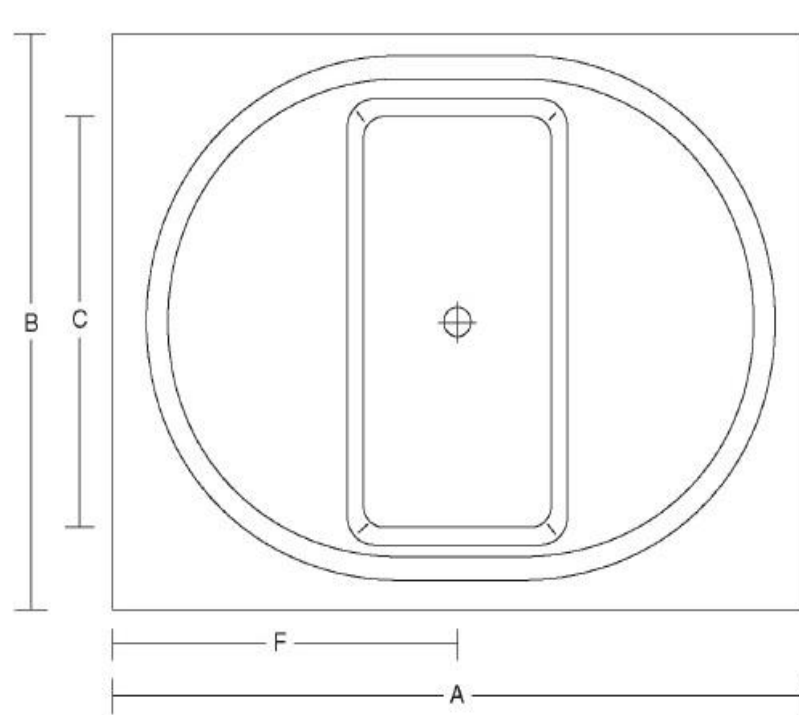

MODEL: LAT5454DI

LENGTH: 54"

WIDTH: 44"

HEIGHT: 33"

SHIPPING WEIGHT: 75 LBS*

COLOURS: White

MATERIALS: Gelcoat finish reinforced with fibreglass

LATVIA SERIES

The shower unit is a gel-coated, heavy-duty fiberglass reinforced unit which provide a sanitary, unbroken, smooth surface. Reinforcing and contouring gives added strength. The units have one inch nailing flanges on front and top edges and warranted against factory defects for three years.

GELCOAT

Model	A	B	C	D	E	F	G
LAT5454DI	54"	44"	28"	24"	9"	27"	13/4"

Note: ALL THE MEASUREMENTS ARE IN INCHES & HAVE TOLERANCE OF $\pm 1/4$ "

IMPORTANT

While we strive to provide accurate measurements for our customers, sometimes mistakes happen. Our goal is to help things run smoothly from shipment to installation, so if you notice any errors in our spec sheets, please let us know.