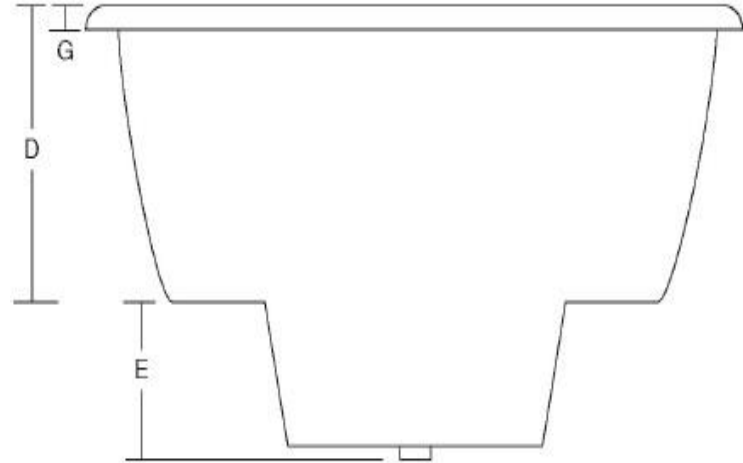

MODEL: LAT5454DI

LENGTH: 54"

WIDTH: 44"

HEIGHT: 33"

SHIPPING WEIGHT: 75 LBS*

COLOURS: White

MATERIALS: Gelcoat finish reinforced with fibreglass

LATVIA SERIES

The shower unit is a gel-coated, heavy-duty fiberglass reinforced unit which provide a sanitary, unbroken, smooth surface. Reinforcing and contouring gives added strength. The units have one inch nailing flanges on front and top edges and warranted against factory defects for three years.

GELCOAT

Model	A	B	C	D	E	F	G
LAT5454DI	54"	44"	28"	24"	9"	27"	13/4"

Note: ALL THE MEASUREMENTS ARE IN INCHES & HAVE TOLERANCE OF $\pm 1/4$ "

IMPORTANT

While we strive to provide accurate measurements for our customers, sometimes mistakes happen. Our goal is to help things run smoothly from shipment to installation, so if you notice any errors in our spec sheets, please let us know.